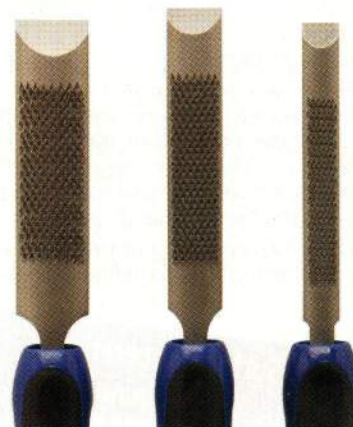

Available in a set of three — 13mm, 19mm and 25mm — these tools are suited to a variety of wood-shaping tasks.

Apex Tool Group Australia
(formerly Cooper Hand Tools)
519 Nurigong St
Albury NSW 2640
Ph: 02 6058 0334
www.apextoolgroup.com

TIDE ONLY FITMENT

Let's Make Time Clock Company has a new Tide Only clock kit. The kit enables you to build a tide clock with a special tide